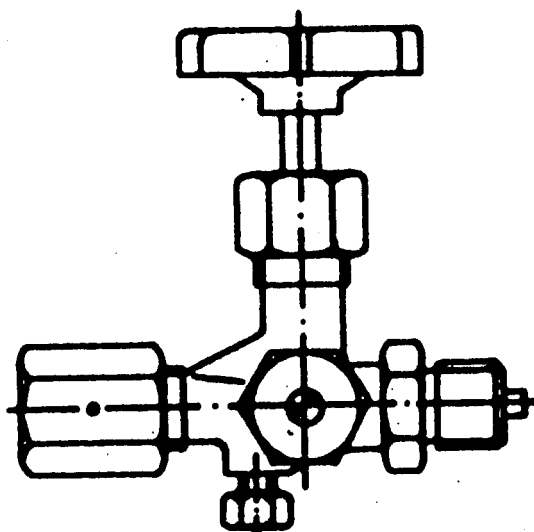

Test chock for pressostat

NAF type AT 402730-010 (similar DIN 16271)

Clamping sleeve 1/2"

**Pin 1/2"
or M14x1,5mm
or M18x1,5mm**

Test flange 40x5mm

Material (for fuel oil): brass