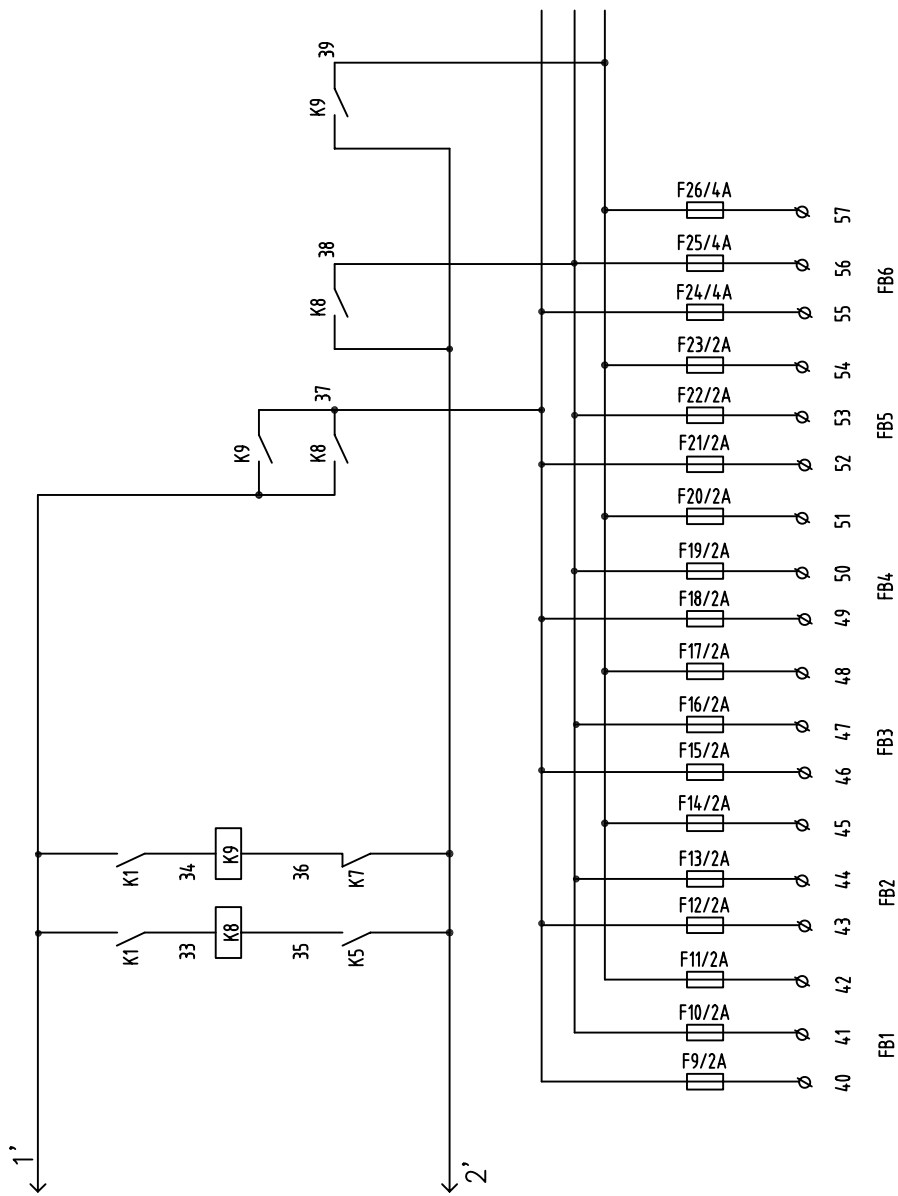

FROM PAGE 8

至报警
TO ALARM SIREN

继电器箱接线图

CONNECTION DIAGRAM FOR RELAY BOX

通用紧急报警信号发生器系统图

WIRING DIAGRAM FOR SIGNAL GENERATOR

通用报警发生器外形图

OUTLINE-VIEW DIAGRAM FOR SIGNAL GENERATOR