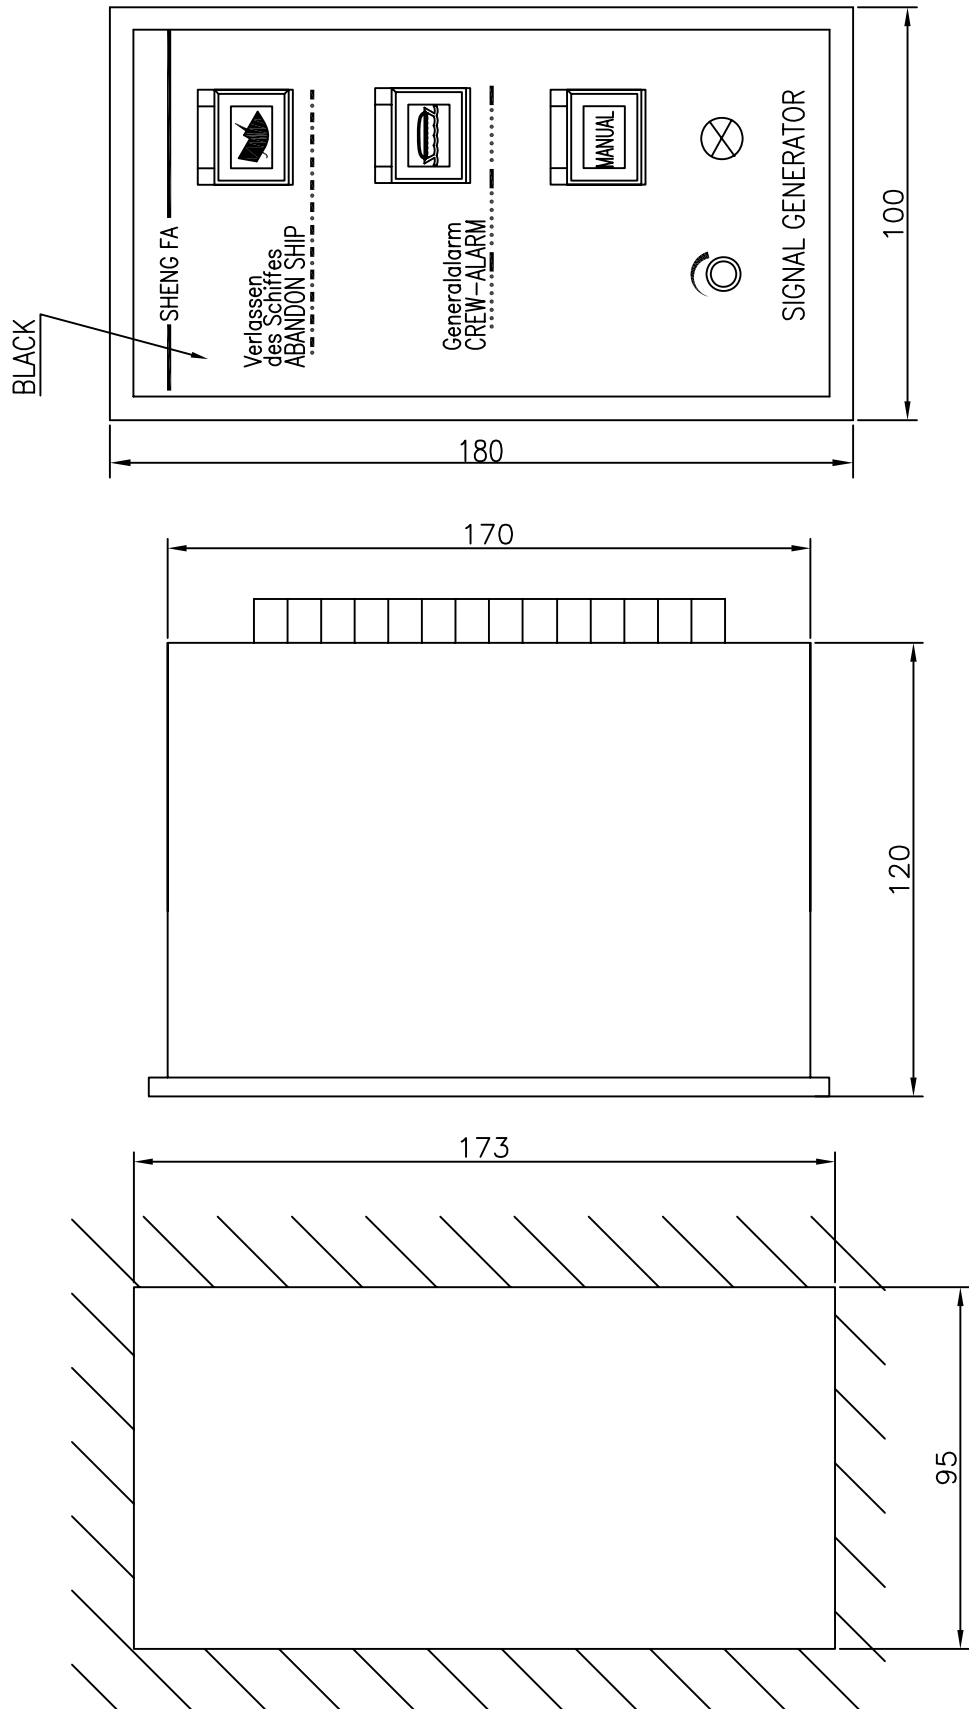

FROM PAGE 8

至报警
TO ALARM SIREN

继电器箱接线图

CONNECTION DIAGRAM FOR RELAY BOX

通用紧急报警信号发生器系统图

WIRING DIAGRAM FOR SIGNAL GENERATOR

通用报警发生器外形图

OUTLINE-VIEW DIAGRAM FOR SIGNAL GENERATOR