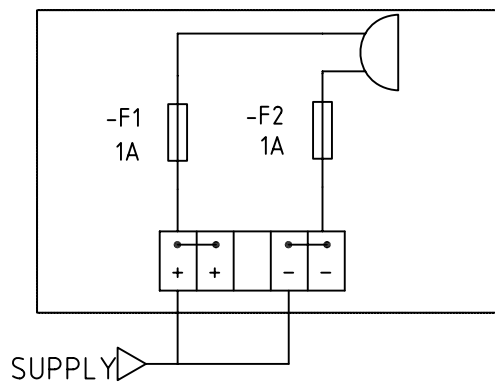

材料: 不锈钢
防护等级: IP23
声响度: >80DB
数量: 31只