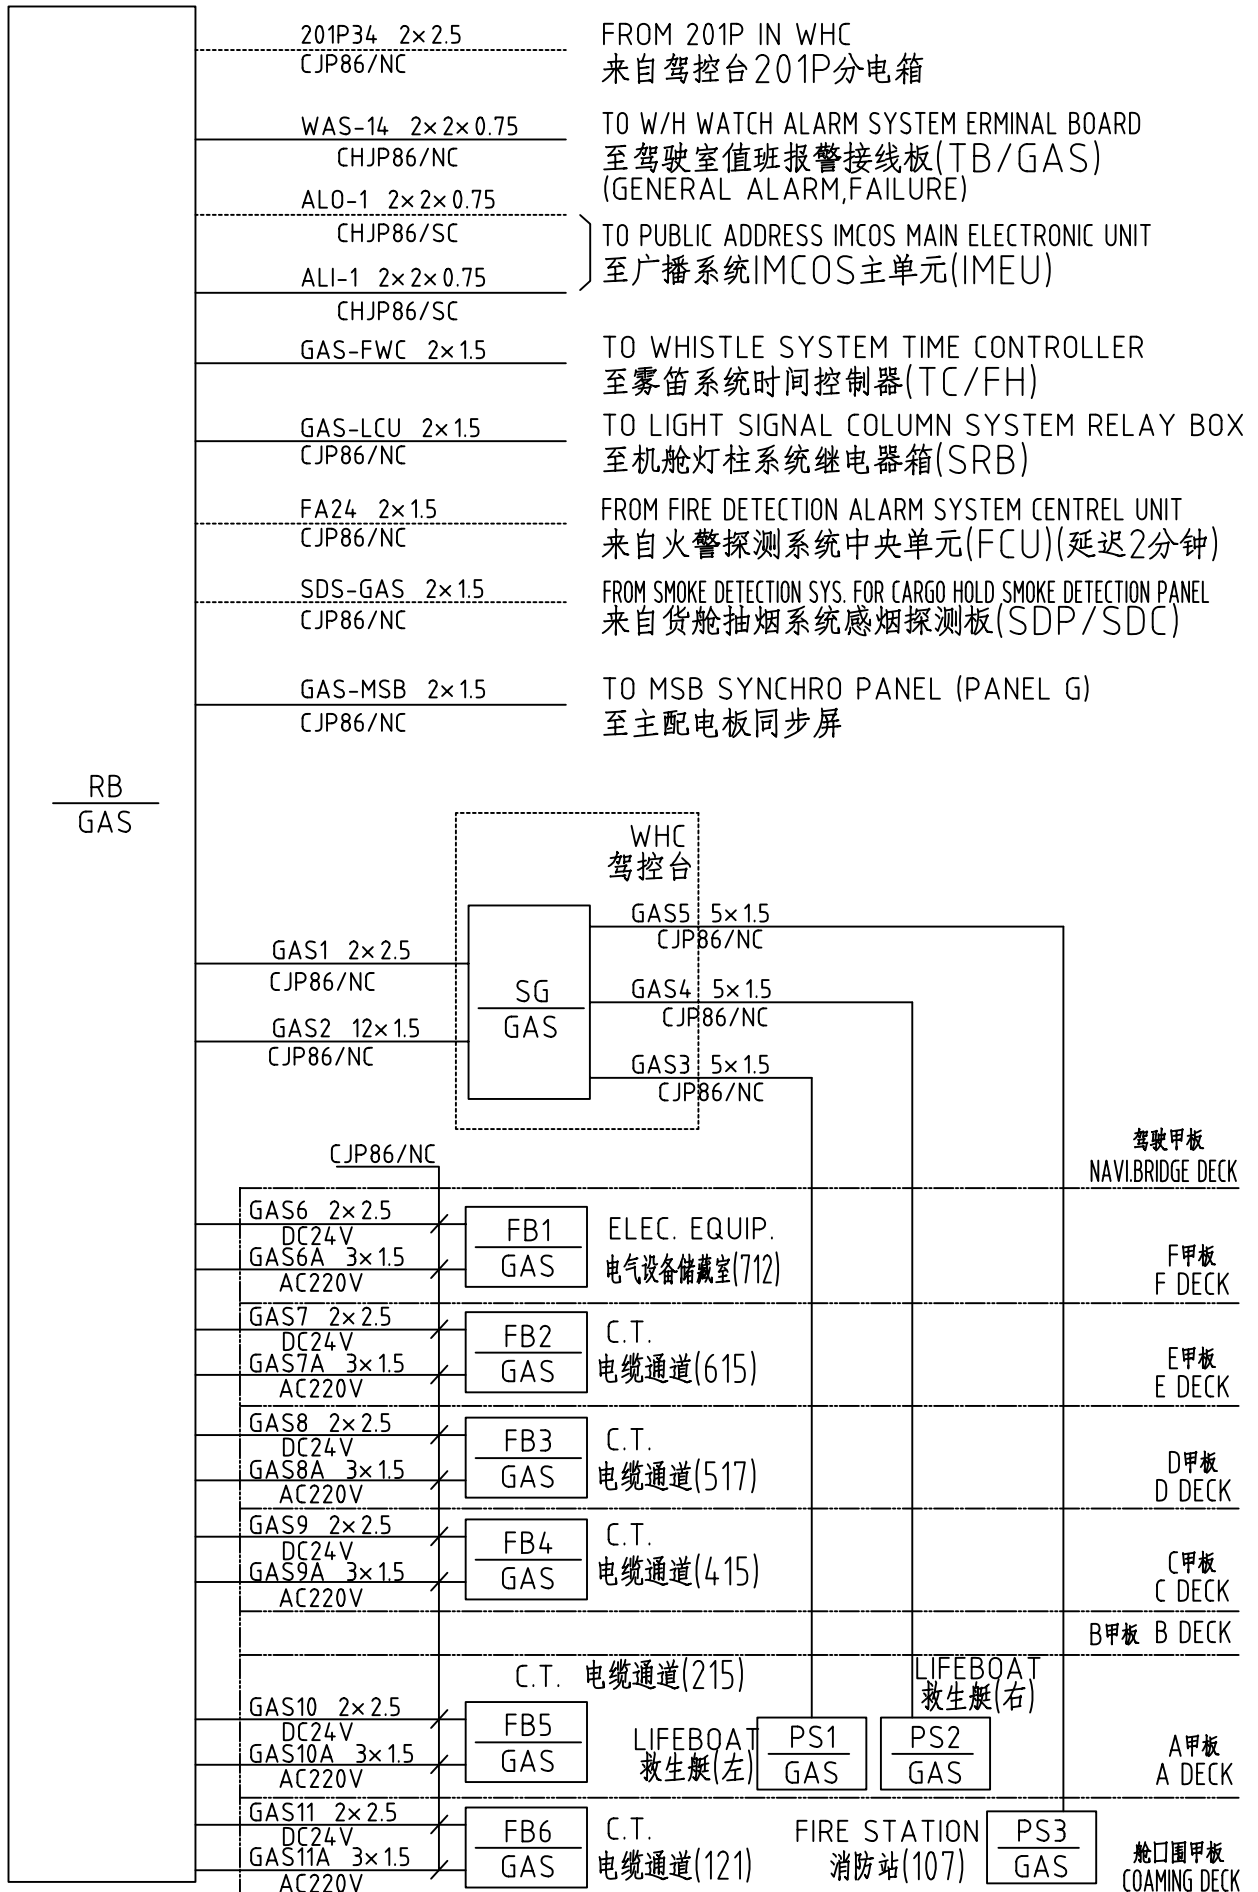

NO. 序号	SYMBOL 符 号	DESCRIPTION 名 称	QTY 数量	MODEL 型 号	SPECIFICATION 规 格	REMARK 备注
1		GENERAL ALARM RELAY BOX 通用紧急报警继电器箱	1			TERASAKI CHINA
2		GENERAL ALARM SIGNAL GENERATOR 通用紧急报警信号发生器	1			TERASAKI CHINA
3		GENERAL ALARM PUSH BUTTON 通用紧急报警按钮	2		IP56	TERASAKI CHINA
4		GENERAL ALARM PUSH BUTTON 通用紧急报警按钮	1		IP44	TERASAKI CHINA
5		GENERAL ALARM BELL 通用紧急报警器	30		IP56	TERASAKI CHINA
6		GENERAL ALARM BUZZER FOR W.C. 卫生单元报警器	31			TERASAKI CHINA
7		GENERAL ALARM BUZZER FOR W.C. 卫生单元报警器	4		WALL MOUNTING	TERASAKI CHINA
8		JUNCTION BOX FOR W.C. 卫生单元接线盒	31	JXS4-4	IP56	HULE
9		GENERAL ALARM FUSE BOX 通用紧急报警熔断器箱	6			CHINA
10		WHC 驾控台	1			TERASAKI CHINA
11		EXPLOSION-PROOF BELL GENERAL ALARM 通用紧急报警器	6	SESA	IP66 ExdIICT6	Q.Light KOREA
12						
13						
14						
15						
16						

NAVI. EQUIP. RM
航行设备间(802)