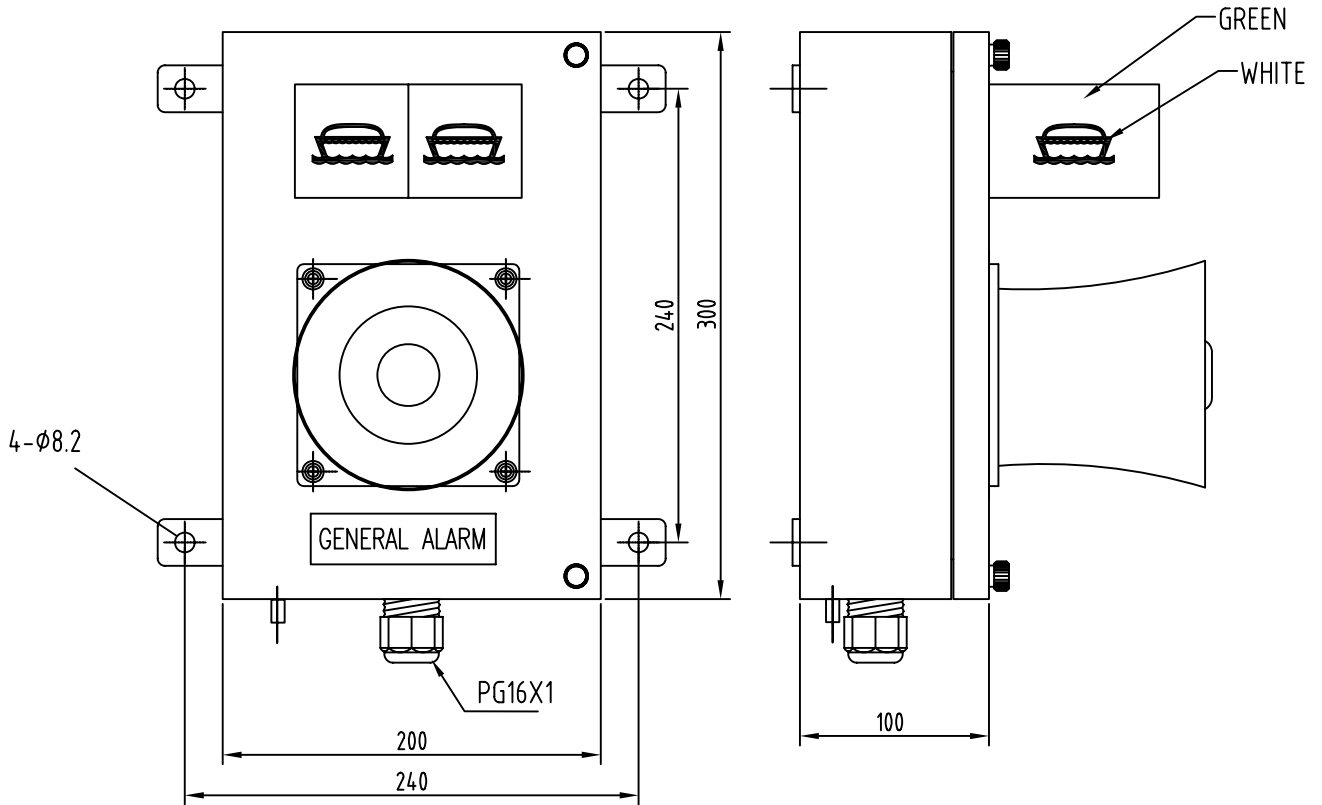

通用紧急报警控制开关外形尺寸 OUTLINE-VIEW DIAGRAM FOR GENERAL ALARM RELEASE PUSH-SWITCH

防护等级:

PROTECT CLASS: IP56X2,IP44X1

TYPE:AD16-22BF/23.DC24V

通用紧急报警器(IP56)外形图

WT SIREN WITH TRIANGLE LAMP(WALL MOUNTING)

技术参数:

TECHNICAL DATA: