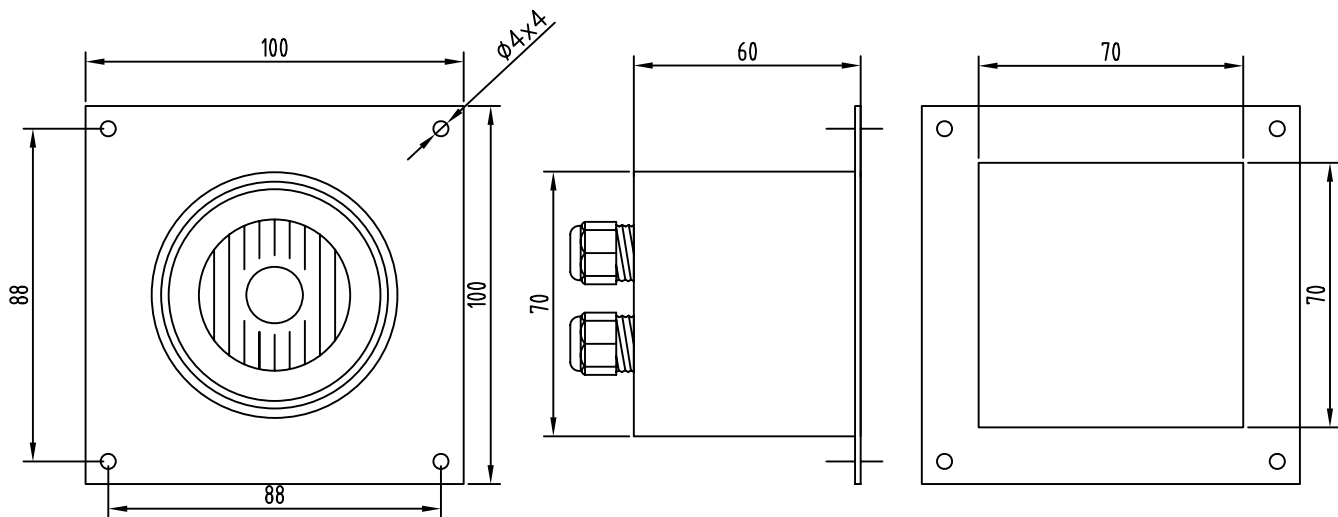

材料: 不锈钢
防护等级: IP23
声响度: >80DB
数量: 31只