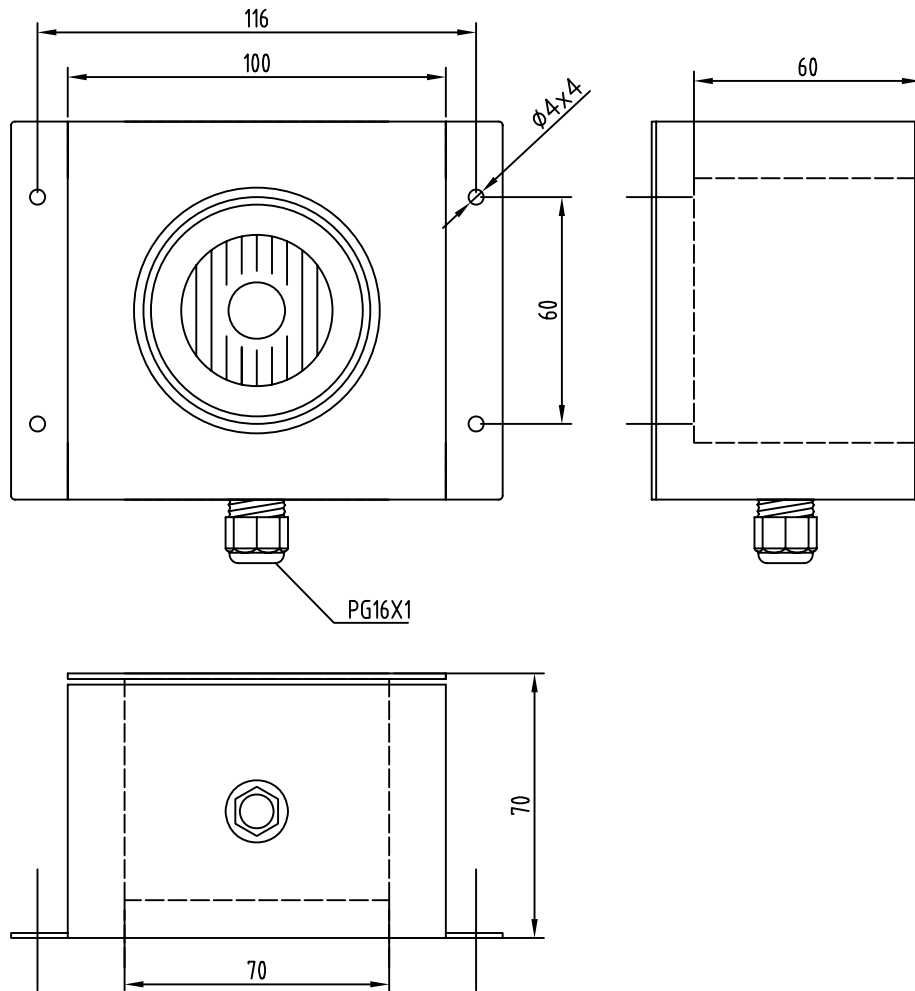

材料: 不锈钢
防护等级: IP23
声响度: >80DB
数量: 4只