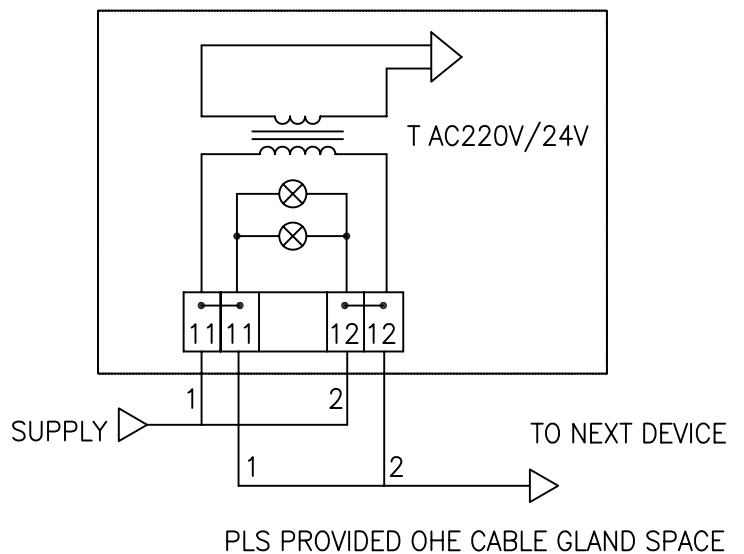

技术参数:

TECHNICAL DATA:

1. 报警笛声响: 一公尺距离 >105dB
  SOUND LEVEL 105dB AT DISTANCE OF 1.0M
2. 工作电压:
  OPERATING VOLTAGE: AC220V
3. 工作电流
  CURRENT CONSUMPTION: ABT 0.07A
4. 防护等级
  PROTECT CLASS: IP56
5. 颜色
  COLOR: RAL7032
6. 数量
  Q·TY: 30 PCS